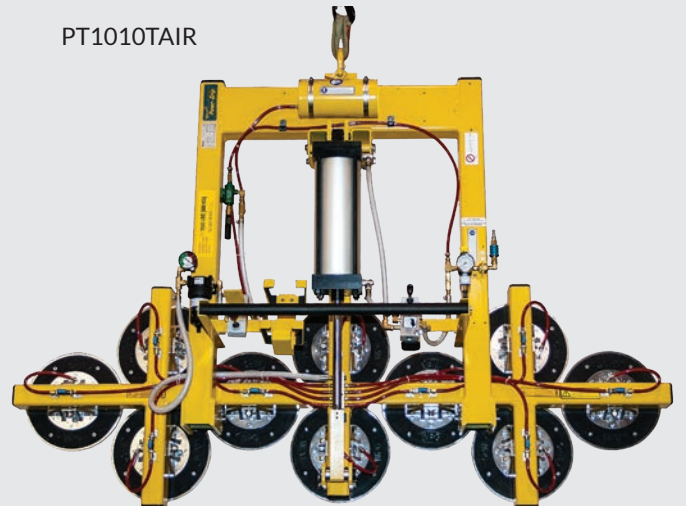

*Custom designs available