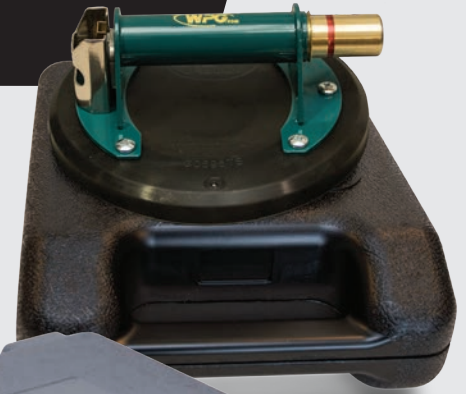

STONE HANDLING TOOLS AND EQUIPMENT

- ✓ Attach to most relatively smooth, nonporous stone
- ✓ Easy one-person operation
- ✓ No more wrestling with dangerous slings, tongs, or hooks
- ✓ Easy maintenance
- ✓ AC, DC or Compressed Air vacuum pumps

Wood's Powr-Grip[®] Vacuum Lifting Tools & Equipment

The Safe and Trusted Way to Handle Stone Slabs, Tile, Counter Tops, and More!

HAND-HELD VACUUM CUPS

- ✓ Multiple pad sizes for a large variety of applications.
- ✓ Handle bath tiles, floor tiles, façade slabs, counter tops and more!
- ✓ Available with ABS handles that resist rust from wet stone-working conditions.
- ✓ Position awkward loads with precision.

N4950TS

N4300

BELOW-THE-HOOK VACUUM LIFTERS

- ✓ Lift stone slabs weighing up to 3000 lbs [1360 kg].*
- ✓ Ideal for transporting stone slabs between racks, CNC machines, slab saws and cutting tables.
- ✓ Can attach to granite, marble, limestone, slate and more!
- ✓ Replaceable Pad Rings seal onto stone with saw-cut, honed, or even flamed finish—in addition to polished stone surfaces.
- ✓ Pad Shutoffs make these lifters well-suited for lifting irregularly shaped slabs, like counter tops.