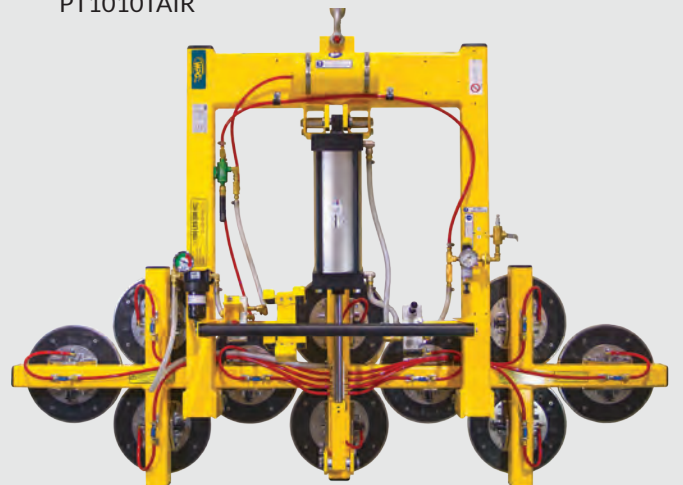

PT1010TAIR